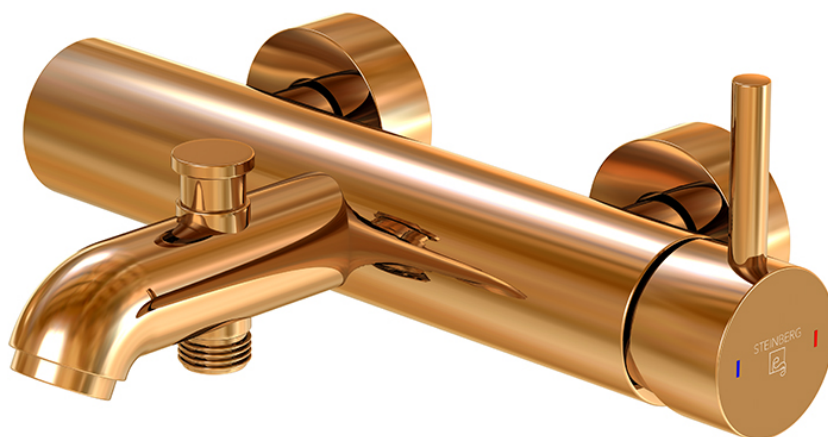

100 1100 RG Exposed single lever mixer 1/2" for bathtub

with ceramic cartridge, with diverter, projection 185 mm, rose gold

PRODUCT IMAGE

100 1100 RG Exposed single lever mixer 1/2" for bathtub

with ceramic cartridge, with diverter, projection 185 mm, rose gold

TECHNICAL DRAWING

100 1100 RG Exposed single lever mixer ½" for bathtub
 with ceramic cartridge, with diverter, projection 185 mm, rose gold

EXPLODED VIEW

			STEINBERG 