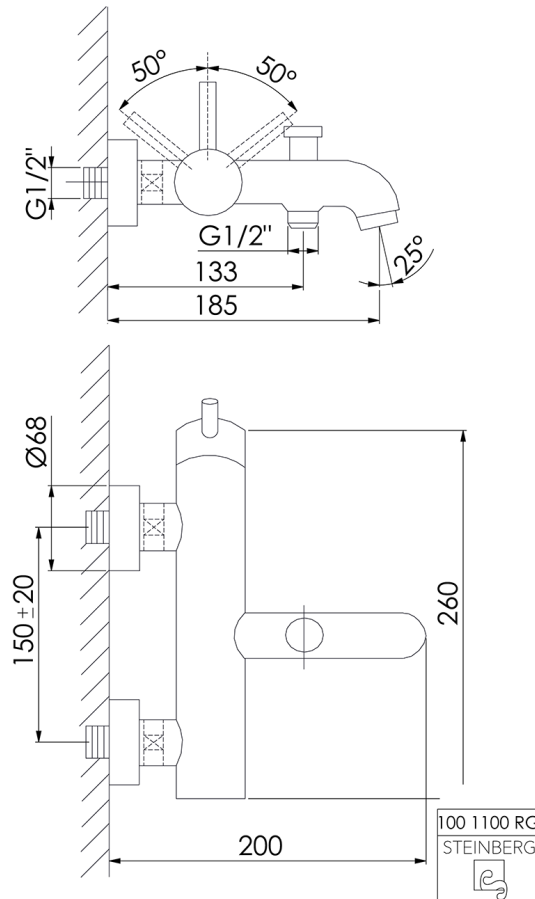

100 1100 RG Exposed single lever mixer 1/2" for bathtub

with ceramic cartridge, with diverter, projection 185 mm, rose gold

PRODUCT IMAGE

100 1100 RG Exposed single lever mixer 1/2" for bathtub

with ceramic cartridge, with diverter, projection 185 mm, rose gold

TECHNICAL DRAWING

100 1100 RG Exposed single lever mixer ½" for bathtub
 with ceramic cartridge, with diverter, projection 185 mm, rose gold

EXPLODED VIEW

			STEINBERG 