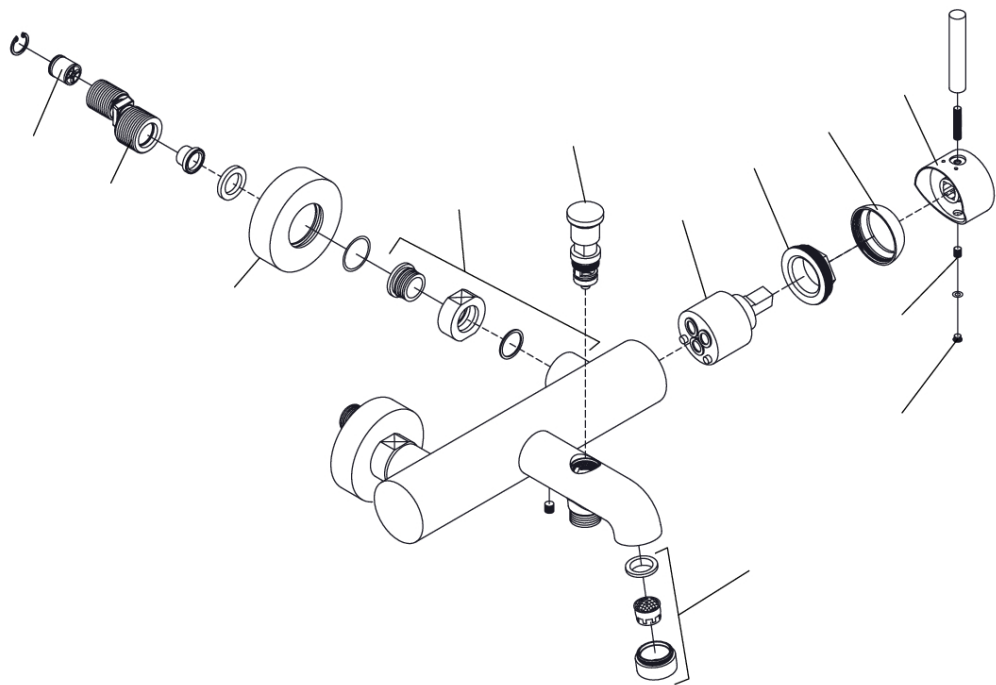

100 1100 RG Exposed single lever mixer 1/2" for bathtub

with ceramic cartridge, with diverter, projection 185 mm, rose gold

PRODUCT IMAGE

100 1100 RG Exposed single lever mixer 1/2" for bathtub

with ceramic cartridge, with diverter, projection 185 mm, rose gold

TECHNICAL DRAWING

100 1100 RG Exposed single lever mixer ½" for bathtub
 with ceramic cartridge, with diverter, projection 185 mm, rose gold

EXPLODED VIEW

			STEINBERG 