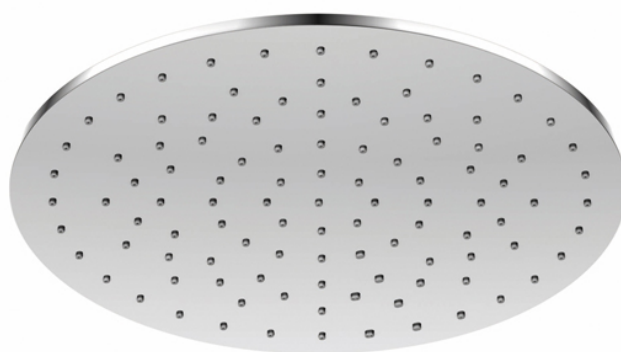

**100 1686 Rain shower dia. 250 mm x 8 mm**

with easy-clean system, only with 100 7910 or ceiling mounted, best flow rate 15 l/min, chrome

PRODUCT IMAGE

**100 1686 Rain shower dia. 250 mm x 8 mm**

with easy-clean system, only with 100 7910 or ceiling mounted, best flow rate 15 l/min, chrome