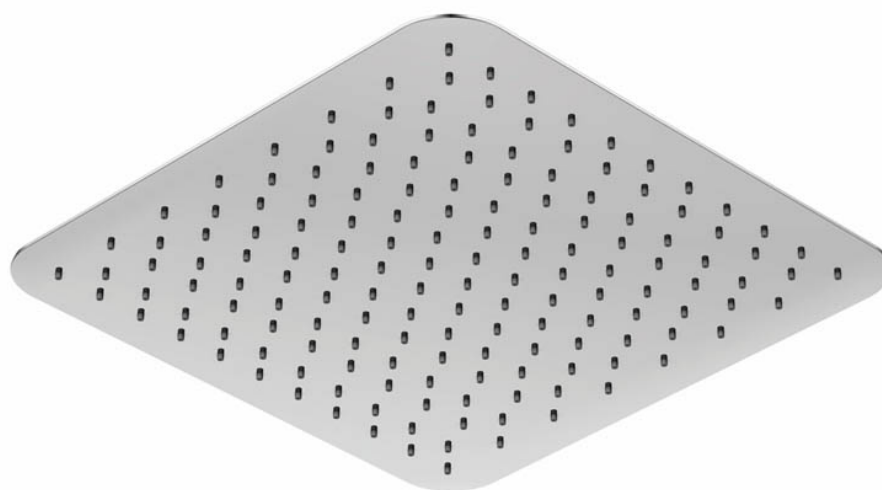

390 1682 Rain shower ultra flat, 300 x 300 x 2 mm
with easy-clean system, only with 100 7910 or ceiling mounted, chrome

PRODUCT IMAGE

390 1682 Rain shower ultra flat, 300 x 300 x 2 mm
with easy-clean system, only with 100 7910 or ceiling mounted, chrome