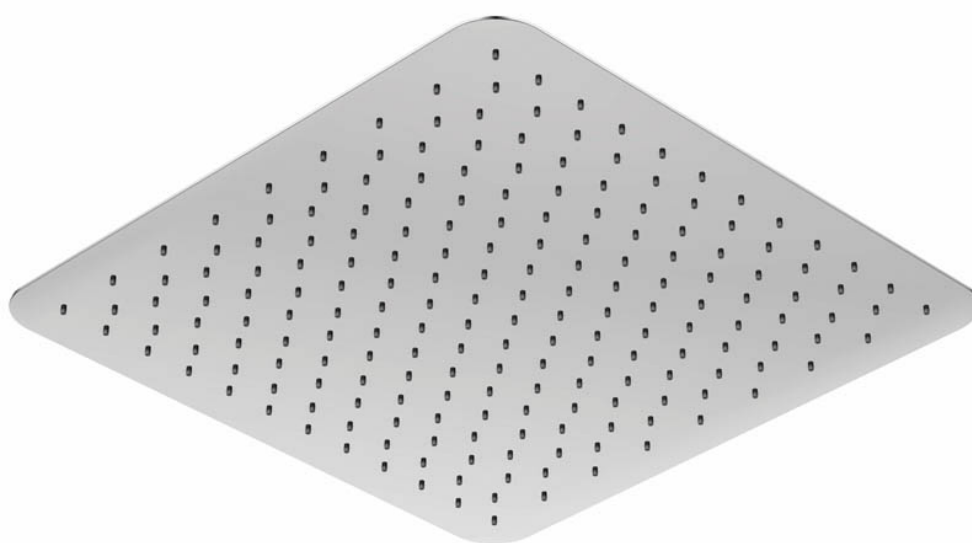

**390 1683 Rain shower ultra flat, 400 x 400 x 2 mm**

with easy-clean system, only with 100 7910, or ceiling mounted, chrome

PRODUCT IMAGE

**390 1683 Rain shower ultra flat, 400 x 400 x 2 mm**

with easy-clean system, only with 100 7910, or ceiling mounted, chrome