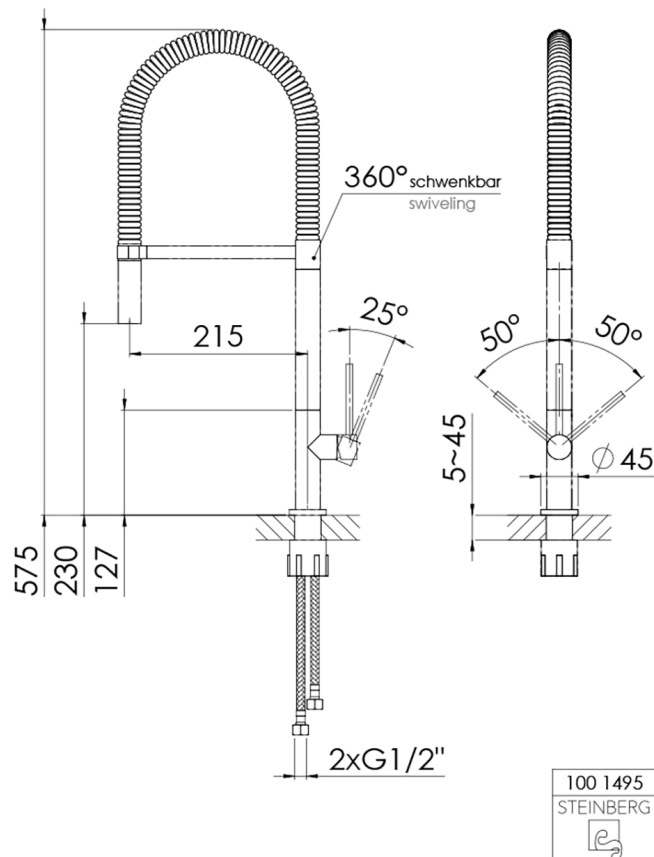

**100 1495 Single lever sink mixer**

with swivel spout, with ceramic cartridge, projection 215 mm, with flexible hoses 3/8", chrome

PRODUCT IMAGE

100 1495 Single lever sink mixer

with swivel spout, with ceramic cartridge, projection 215 mm, with flexible hoses 3/8", chrome

TECHNICAL DRAWING

100 1495 Single lever sink mixer

with swivel spout, with ceramic cartridge, projection 215 mm, with flexible hoses 3/8", chrome

EXPLODED VIEW

PartNo	DE	EN	
1	099 9128	Luftsprudler flach	aerator
2	099 1495	Auslauf inkl.Felchschlauch, Chrom	spout incl. flexible hose, chrome
3		Befestigung	fixing part
4		Fuß-Rosette, Chrom	foot rosette, chrome
5	099 9004	Keramik-Kartusche Ø25 mm	ceramic cartridge Ø25 mm
6		Kartuschenbefestigung, Messing	cartridge fixing hexagonnut, brass
7		Kugelkappe, Chrom	spherical chrome cap
8		Armaturenhebel, Chrom	spout 153 mm with inner aerator, matt black
9	099 9200	Flexschlauch Ü3/8" x M10, Länge= 360 mm (Paar)	flexible hose Ü3/8" x M10, length = 360 mm (pair)
10		Madenschraube	grub screw
			100 1495
			28.09.2020
			STEINBERG