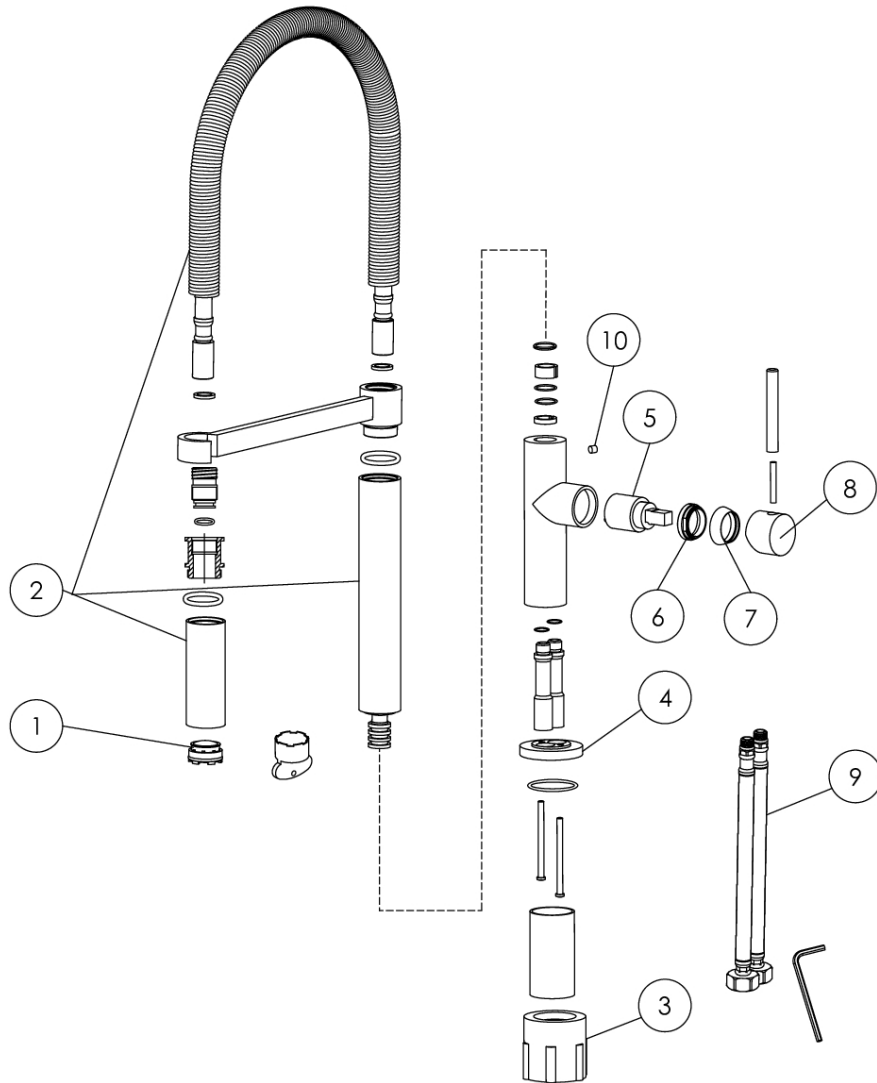

**100 1495 Single lever sink mixer**

with swivel spout, with ceramic cartridge, projection 215 mm, with flexible hoses 3/8", chrome

PRODUCT IMAGE

100 1495 Single lever sink mixer

with swivel spout, with ceramic cartridge, projection 215 mm, with flexible hoses 3/8", chrome

TECHNICAL DRAWING

100 1495 Single lever sink mixer

with swivel spout, with ceramic cartridge, projection 215 mm, with flexible hoses 3/8", chrome

EXPLODED VIEW

PartNo	DE	EN	
1	099 9128	Luftsprudler flach	aerator
2	099 1495	Auslauf inkl.Felchschlauch, Chrom	spout incl. flexible hose, chrome
3		Befestigung	fixing part
4		Fuß-Rosette, Chrom	foot rosette, chrome
5	099 9004	Keramik-Kartusche Ø25 mm	ceramic cartridge Ø25 mm
6		Kartuschenbefestigung, Messing	cartridge fixing hexagonnut, brass
7		Kugelkappe, Chrom	spherical chrome cap
8		Armaturenhebel, Chrom	spout 153 mm with inner aerator, matt black
9	099 9200	Flexschlauch Ü3/8" x M10, Länge= 360 mm (Paar)	flexible hose Ü3/8" x M10, length = 360 mm (pair)
10		Madenschraube	grub screw
			100 1495
			28.09.2020
			STEINBERG